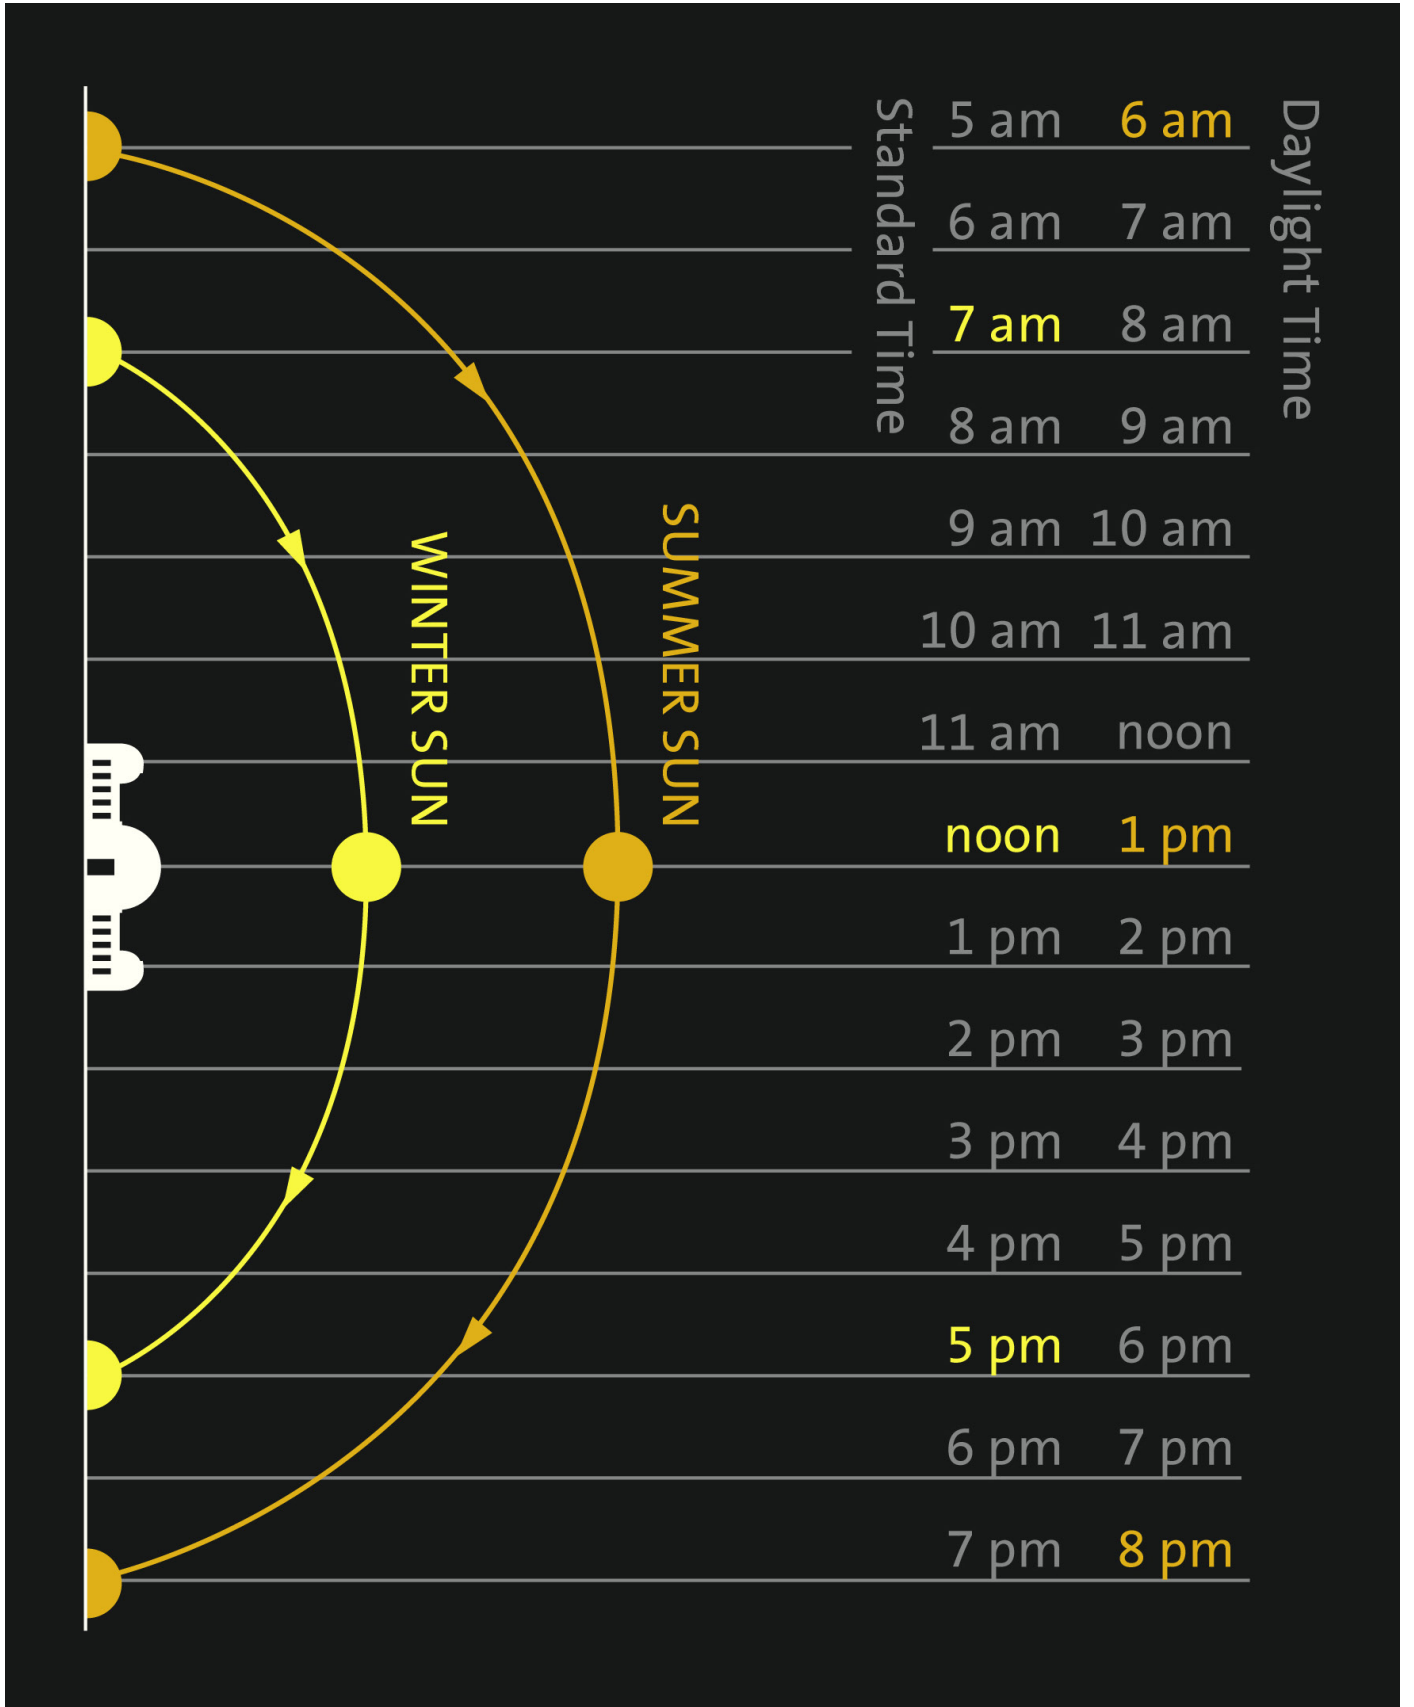

# SUN IN THE SKY

Graphic from Griffith Observatory