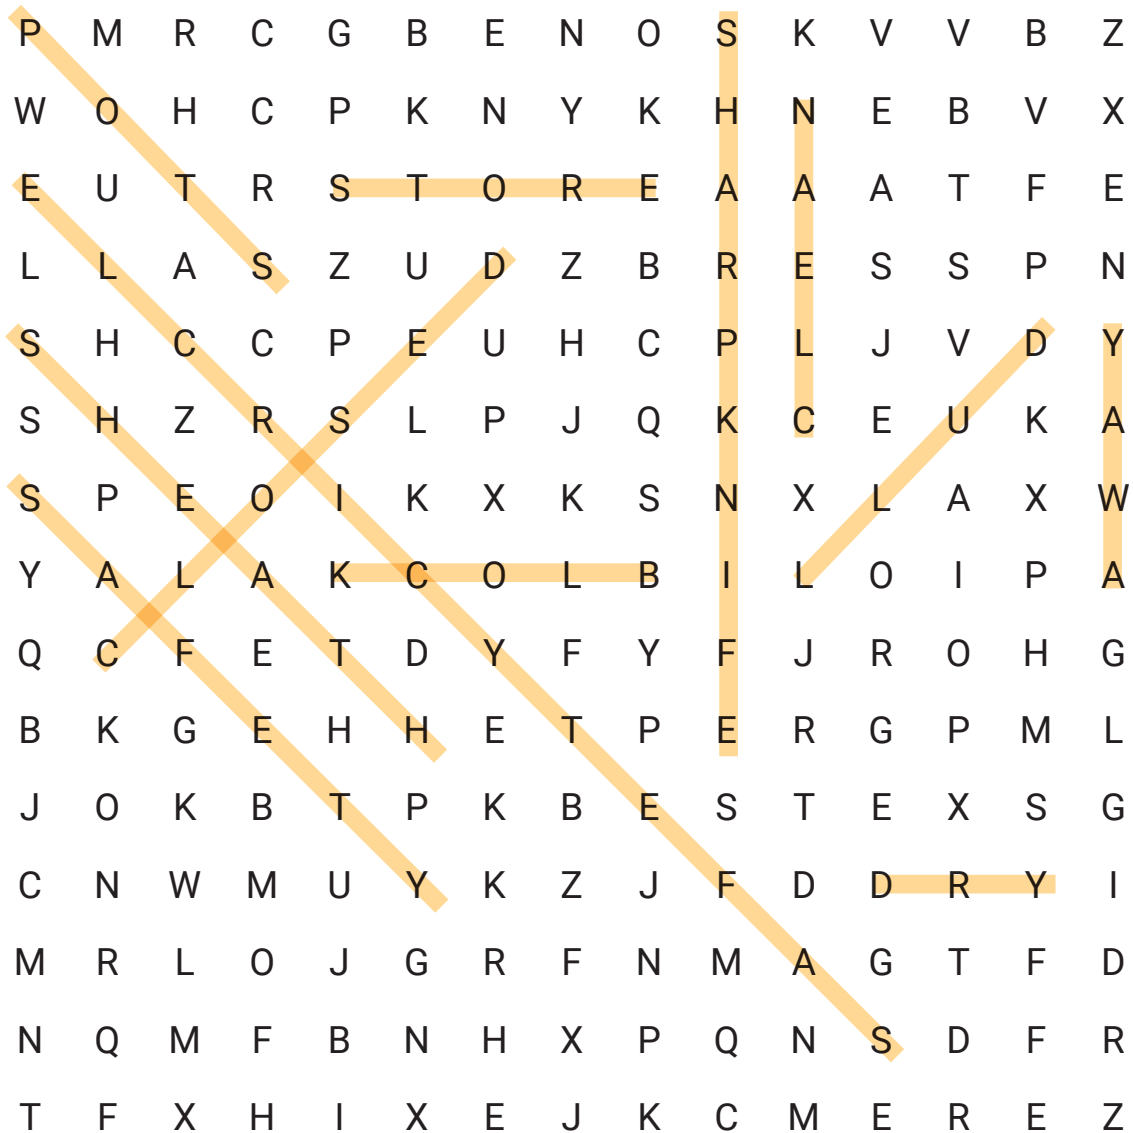

KNIFE SAFETY WORD SEARCH KEY

Away

Closed

Safety

Sharp Knife

Store

Clean

Block

Dry

Safety Circle

Sheath

Stop

Dull